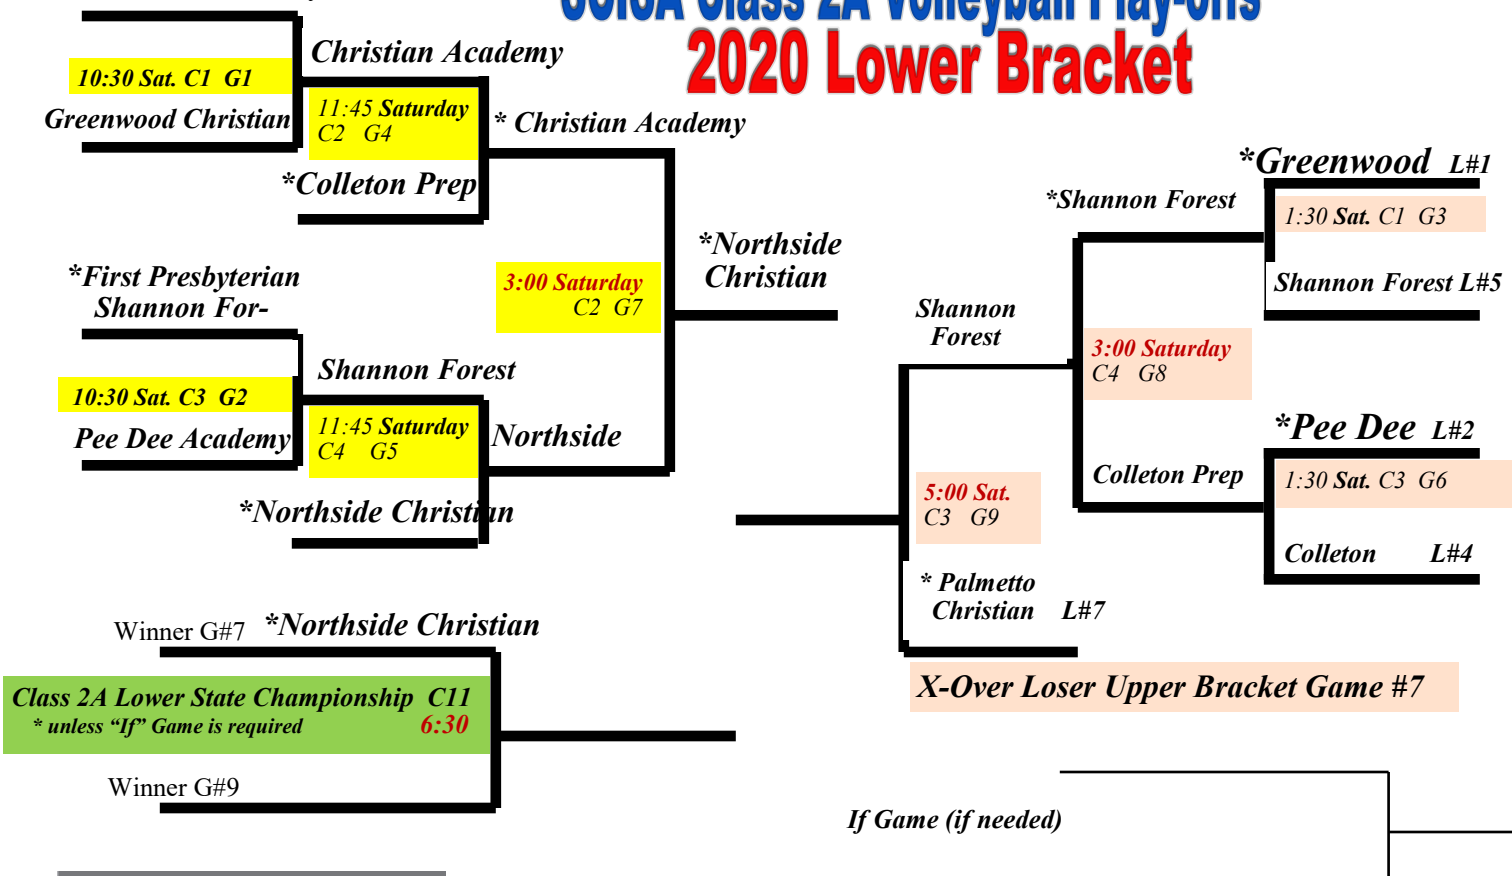

# SCISA Class 2A Volleyball Play-offs 2020 Lower Bracket

\*Christian Academy