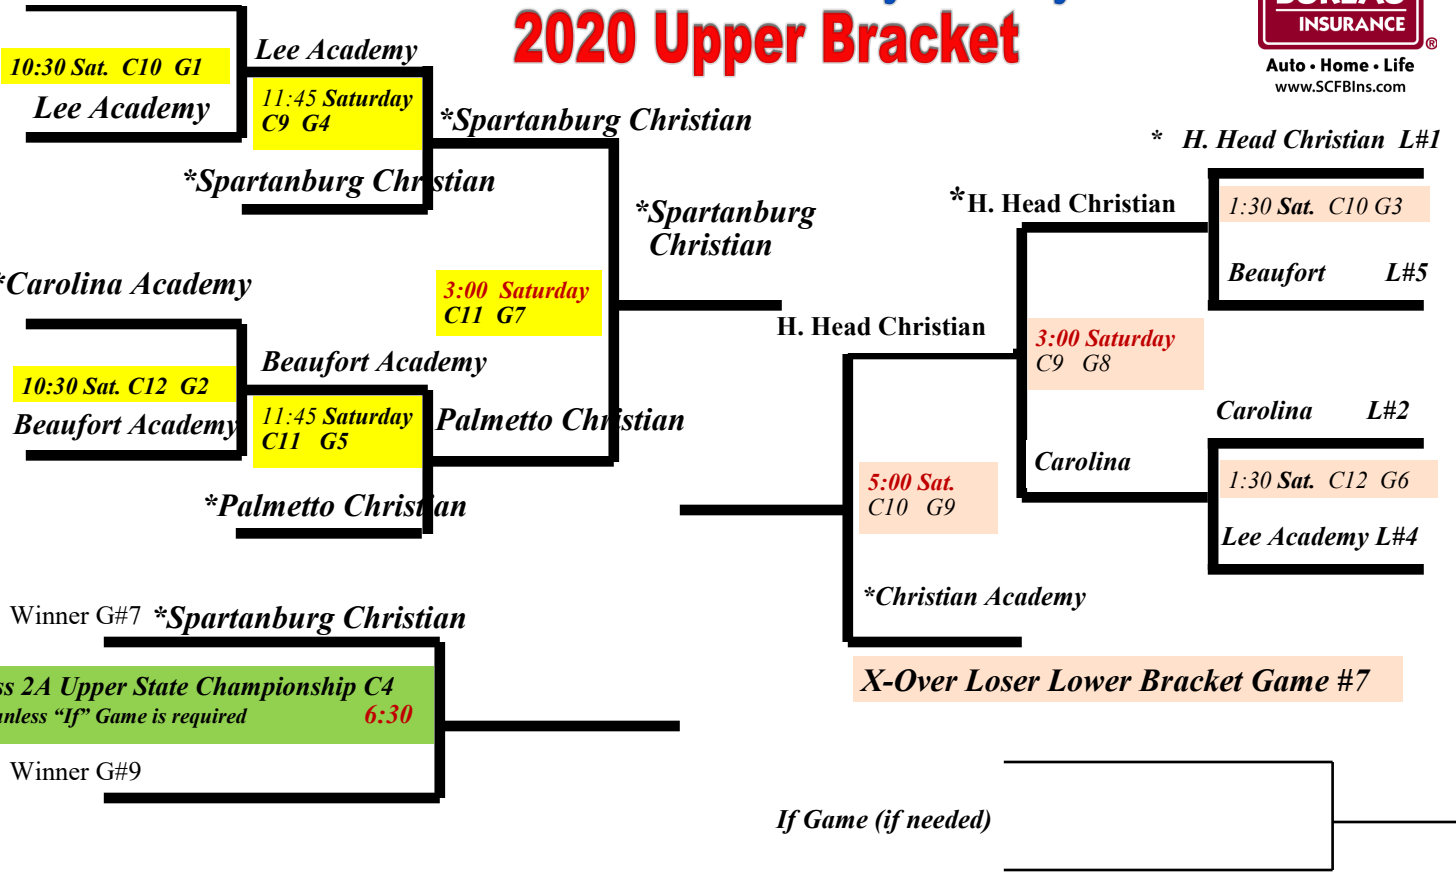

SCISA Class 2A Volleyball Play-offs 2020 Upper Bracket

Thanks to our Presenting Sponsor:

*Hilton Head Christian