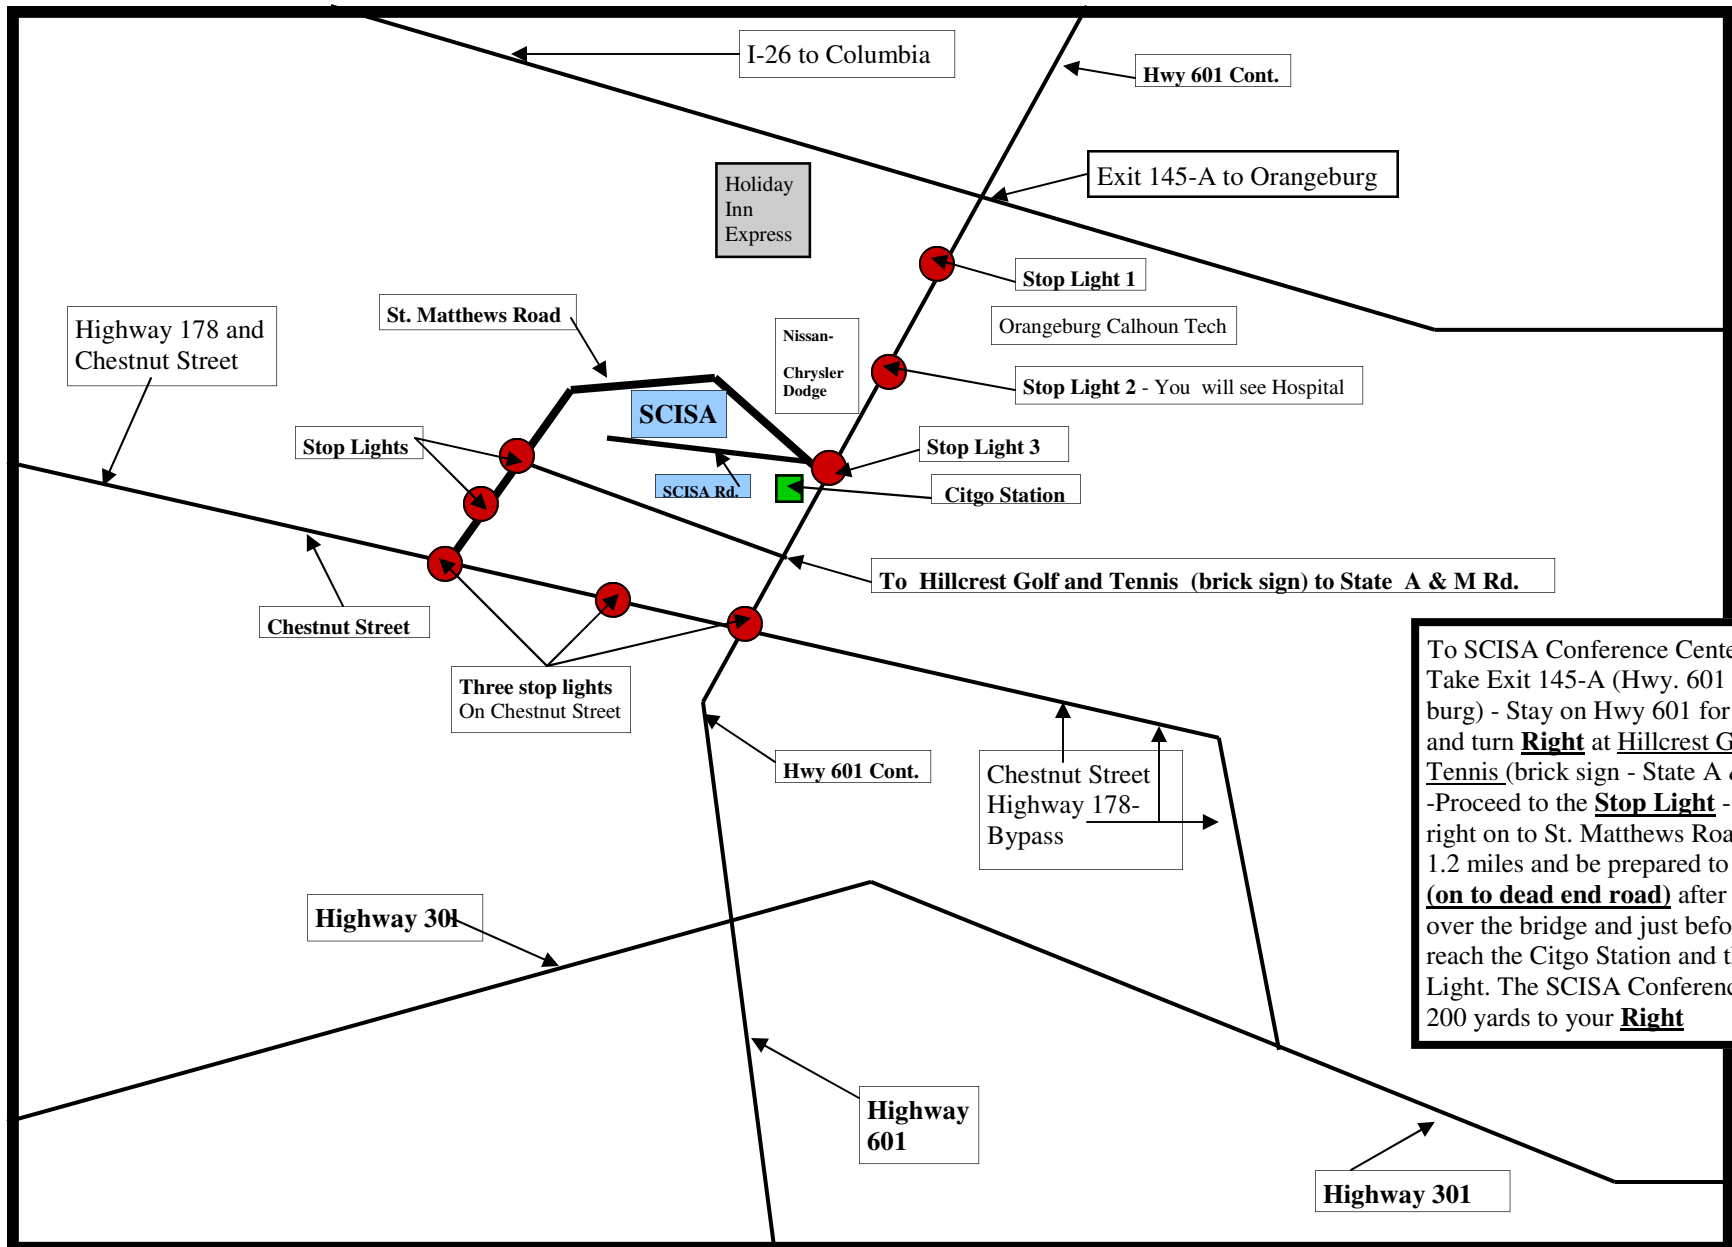

Map and Written Directions to the SCISA Headquarters and Conference Center - Phone 803-535-4820

To SCISA Conference Center From I-26
 Take Exit 145-A (Hwy. 601 to Orangeburg) - Stay on Hwy 601 for 2.8 miles and turn **Right** at Hillcrest Golf and Tennis (brick sign - State A & M Road) - Proceed to the **Stop Light** - Take a right on to St. Matthews Road - Travel 1.2 miles and be prepared to turn **Right (on to dead end road)** after you cross over the bridge and just before you reach the Citgo Station and the Stop Light. The SCISA Conference Center is 200 yards to your **Right**